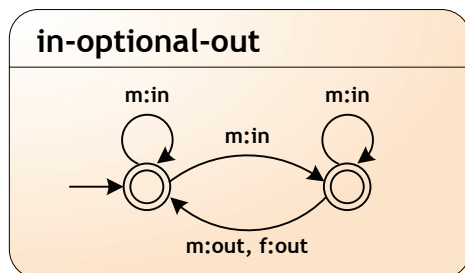

# MEP State Machines

Implemented in Soya according to the WSDL 2.0 specification

m	SOAP Message
f	SOAP Fault
in	incoming
out	outgoing

This is version 1.0. For the latest version check <http://soya.sourceforge.net/files/mep-states.pdf>