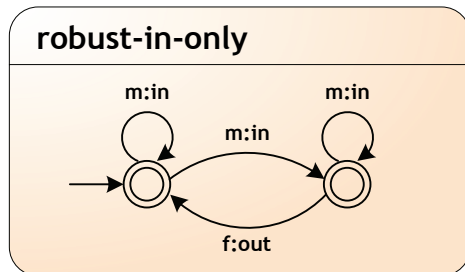

# MEP State Machines

Implemented in Soya according to the WSDL 2.0 specification

m	SOAP Message
f	SOAP Fault
in	incoming
out	outgoing

This is version 1.0. For the latest version check <http://soya.sourceforge.net/files/mep-states.pdf>