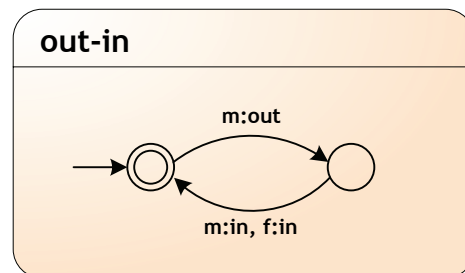

# MEP State Machines

Implemented in Soya according to the WSDL 2.0 specification

m	SOAP Message
f	SOAP Fault
in	incoming
out	outgoing

This is version 1.0. For the latest version check <http://soya.sourceforge.net/files/mep-states.pdf>