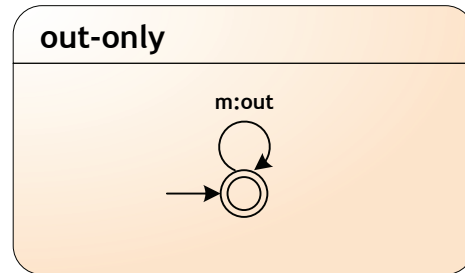

# MEP State Machines

Implemented in Soya according to the WSDL 2.0 specification

m	SOAP Message
f	SOAP Fault
in	incoming
out	outgoing

This is version 1.0. For the latest version check <http://soya.sourceforge.net/files/mep-states.pdf>