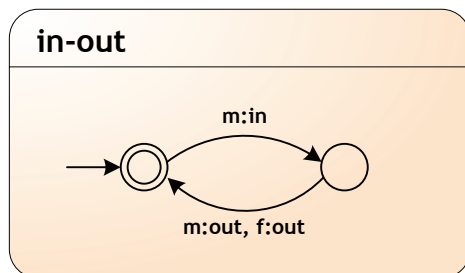

# MEP State Machines

Implemented in Soya according to the WSDL 2.0 specification

m	SOAP Message
f	SOAP Fault
in	incoming
out	outgoing

This is version 1.0. For the latest version check <http://soya.sourceforge.net/files/mep-states.pdf>