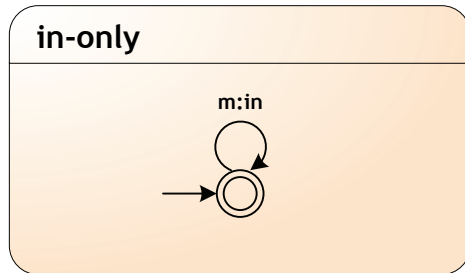

# MEP State Machines

Implemented in Soya according to the WSDL 2.0 specification

m	SOAP Message
f	SOAP Fault
in	incoming
out	outgoing

This is version 1.0. For the latest version check <http://soya.sourceforge.net/files/mep-states.pdf>