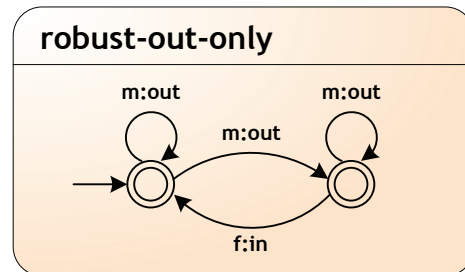

# MEP State Machines

Implemented in Soya according to the WSDL 2.0 specification

m	SOAP Message
f	SOAP Fault
in	incoming
out	outgoing

This is version 1.0. For the latest version check <http://soya.sourceforge.net/files/mep-states.pdf>