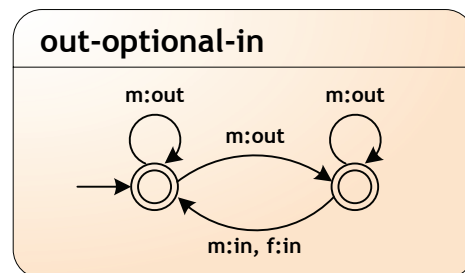

# MEP State Machines

Implemented in Soya according to the WSDL 2.0 specification

m	SOAP Message
f	SOAP Fault
in	incoming
out	outgoing

This is version 1.0. For the latest version check <http://soya.sourceforge.net/files/mep-states.pdf>